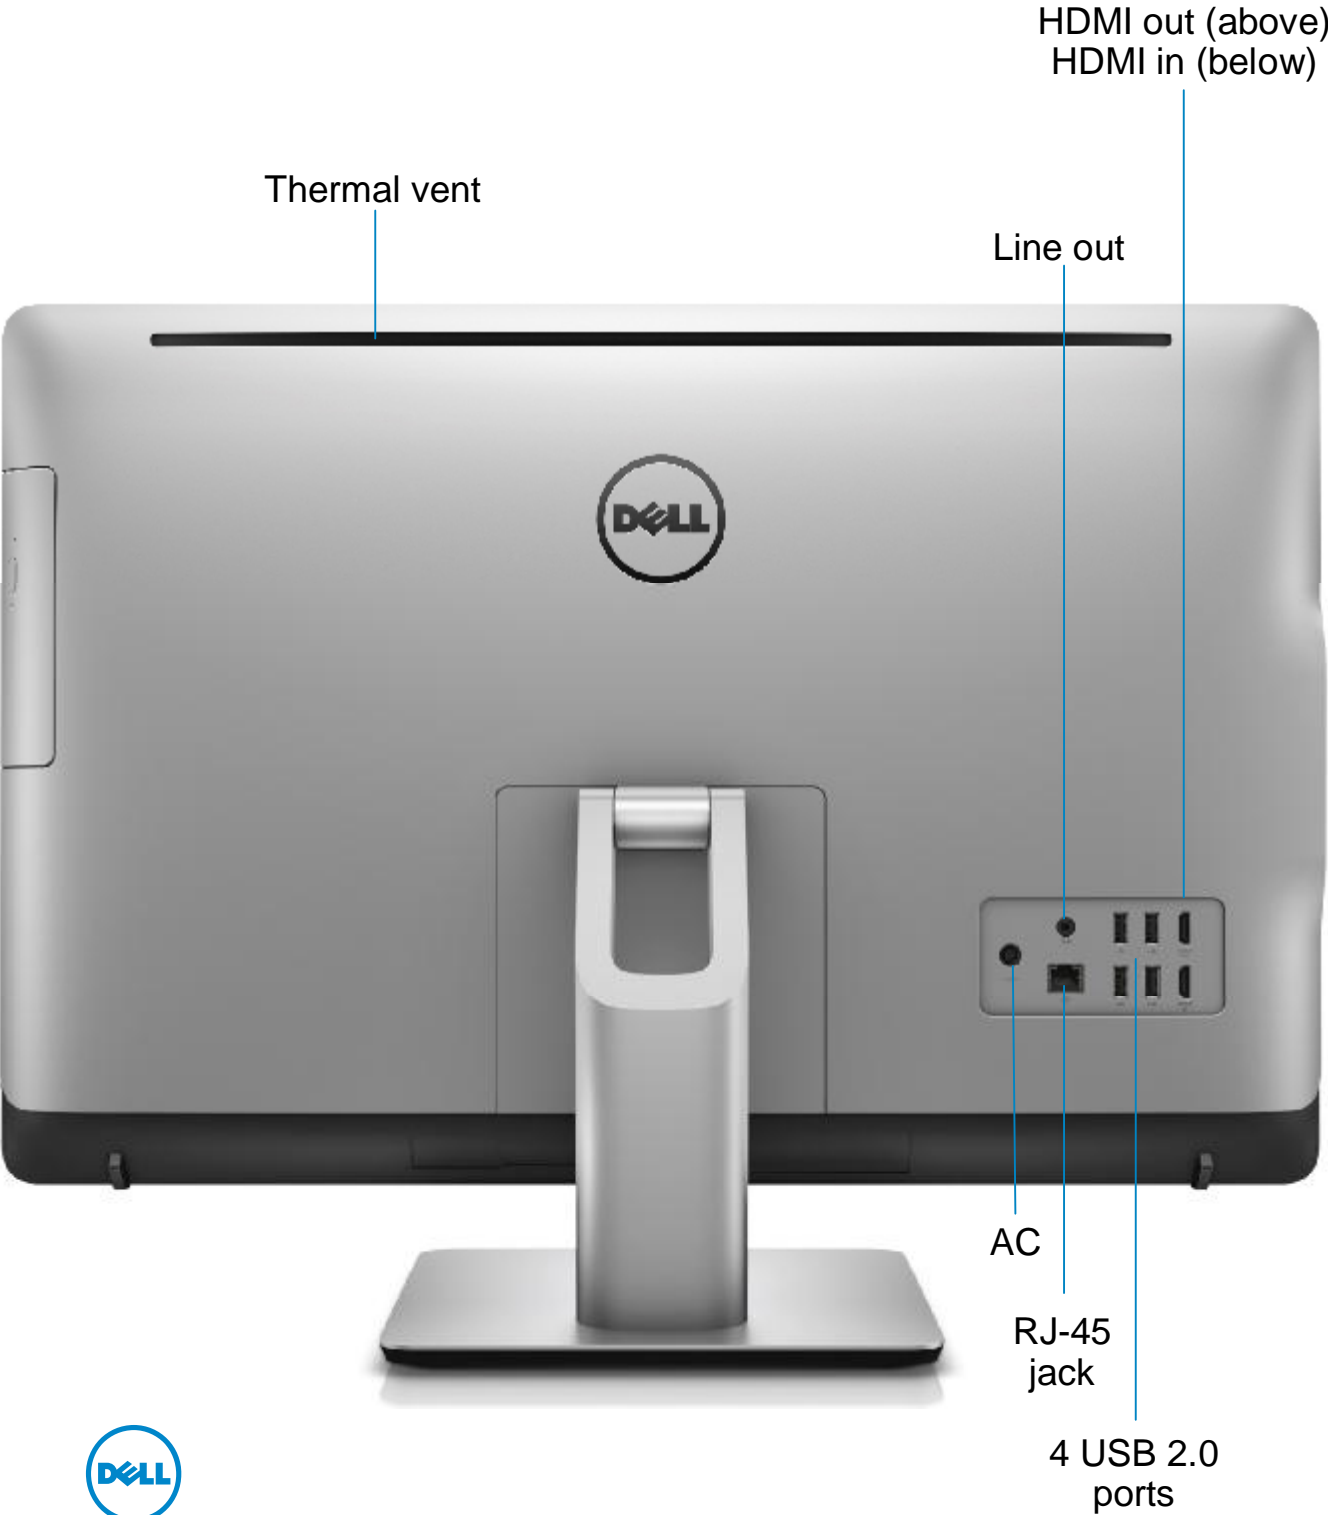

Vostro 24 rear view