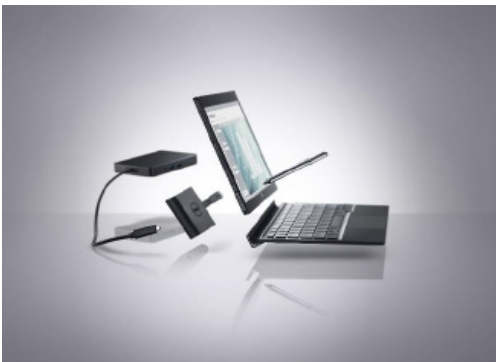

¹⁴ Weights vary depending on configuration and manufacturing variability.

Essential accessories for your Dell Latitude 7000 Series 2-in-1

Now your mobile office is fully staffed. Powerful accessories designed and tested for Latitude 2-in-1 enable portable productivity and greater connectivity for On-the-go professionals.

On-the-go essentials

Sleek, multi-tasking solutions for ultra-mobility.

Dell Latitude 12 Slim Keyboard - Providing a full range of viewing angles, scratch protection and a backlit keyboard, this folio is an ideal travel accessory for your Latitude 2 in 1.